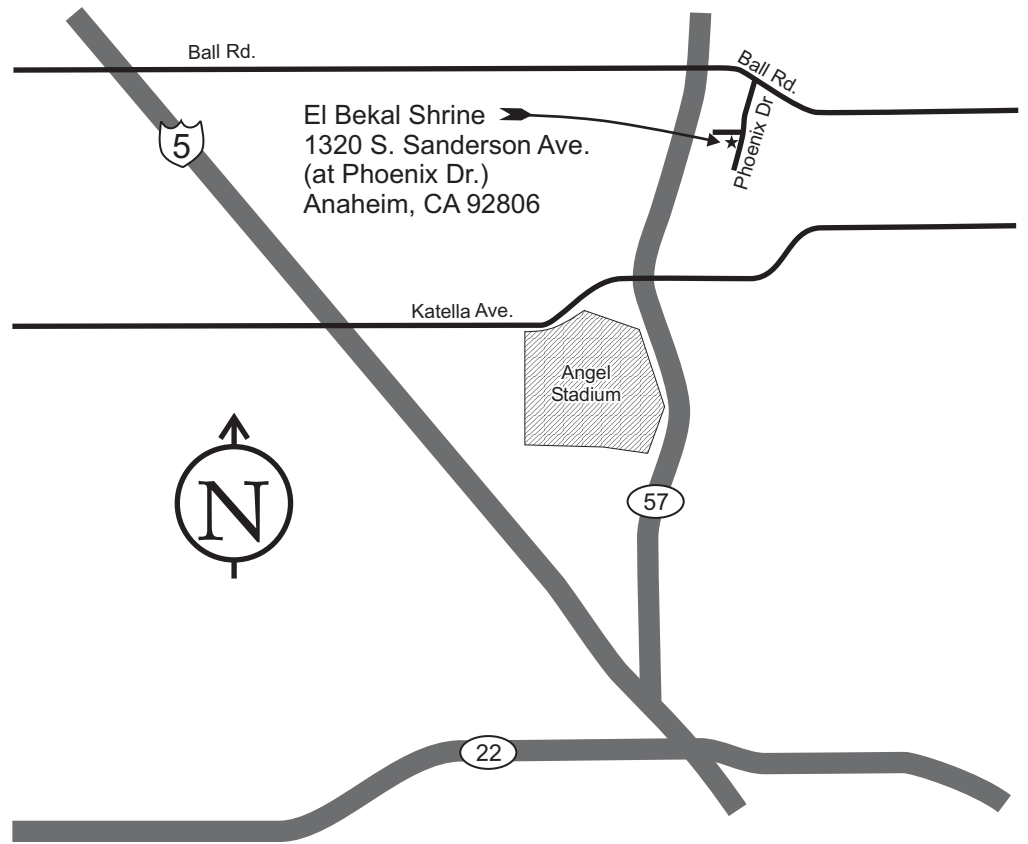

9:00 A.M. – Doors open for trading. Coffee and donuts served in the Oasis room.

1:00 P.M. – Mart closes and security leaves.

Visit our web site: www.nawcc69.org